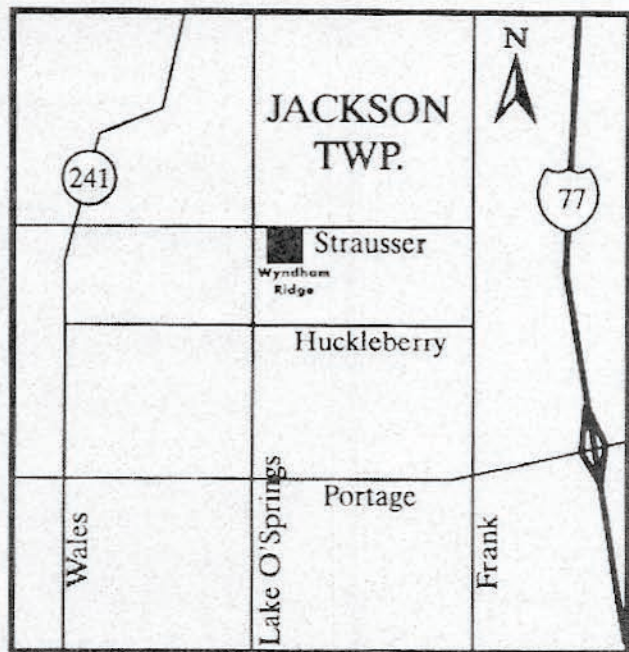

Wyndham Ridge

Jackson Township's Newest Community

Choose from a variety of 1/2 acre and larger homesites available now. Gentle rolling terrain and a rural surrounding provide a beautiful setting for your new home.

Each homesite at Wyndham Ridge is complete with city water from Consumer's Water Co., Stark County sewer, underground electric, telephone, cable TV and natural gas.

Wyndham Ridge is ideally located in the heart of Jackson Twp., just minutes west of I-77 on Strausser Road. Schools, churches and shopping are all close by, and Akron and Canton are just a short commute away.

Directions: From I-77, take Portage Road west to Frank Road. Go north on Frank Road to Strausser. West on Strausser one mile to Wyndham Ridge.

SCOTT McCUE

Homes

(330) 830-4061

www.scottmccuehomes.com