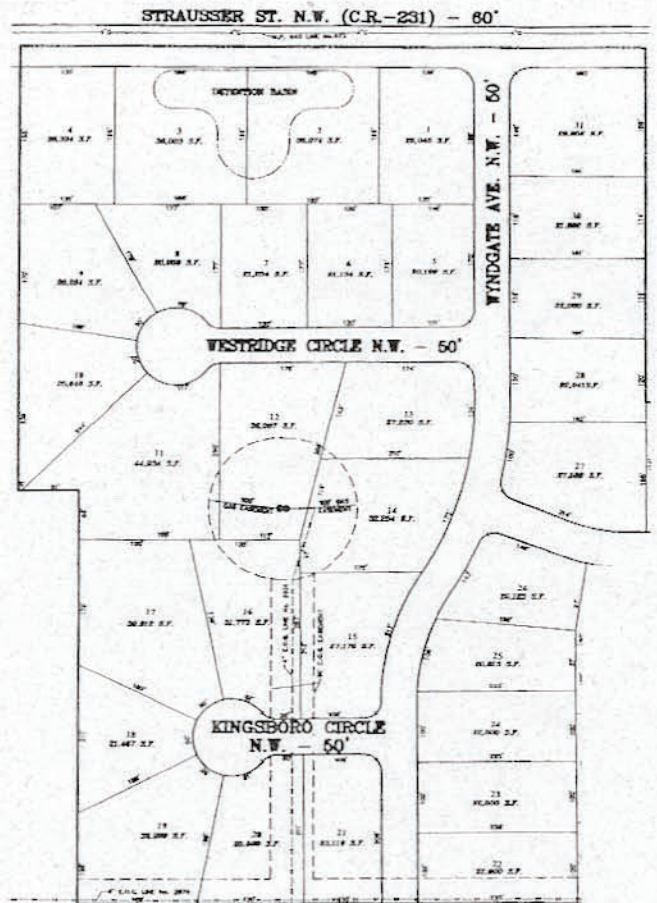

Wyndham Ridge

Jackson Township's Newest Community

Choose from a variety of 1/2 acre and larger homesites available now. Gentle rolling terrain and a rural surrounding provide a beautiful setting for your new home.

Each homesite at Wyndham Ridge is complete with city water from Consumer's Water Co., Stark County sewer, underground electric, telephone, cable TV and natural gas.

Wyndham Ridge is ideally located in the heart of Jackson Twp., just minutes west of I-77 on Strausser Road. Schools, churches and shopping are all close by, and Akron and Canton are just a short commute away.

Directions: From I-77, take Portage Road west to Frank Road. Go north on Frank Road to Strausser. West on Strausser one mile to Wyndham Ridge.

SCOTT McCUE

Homes

(330) 830-4061

www.scottmccuehomes.com